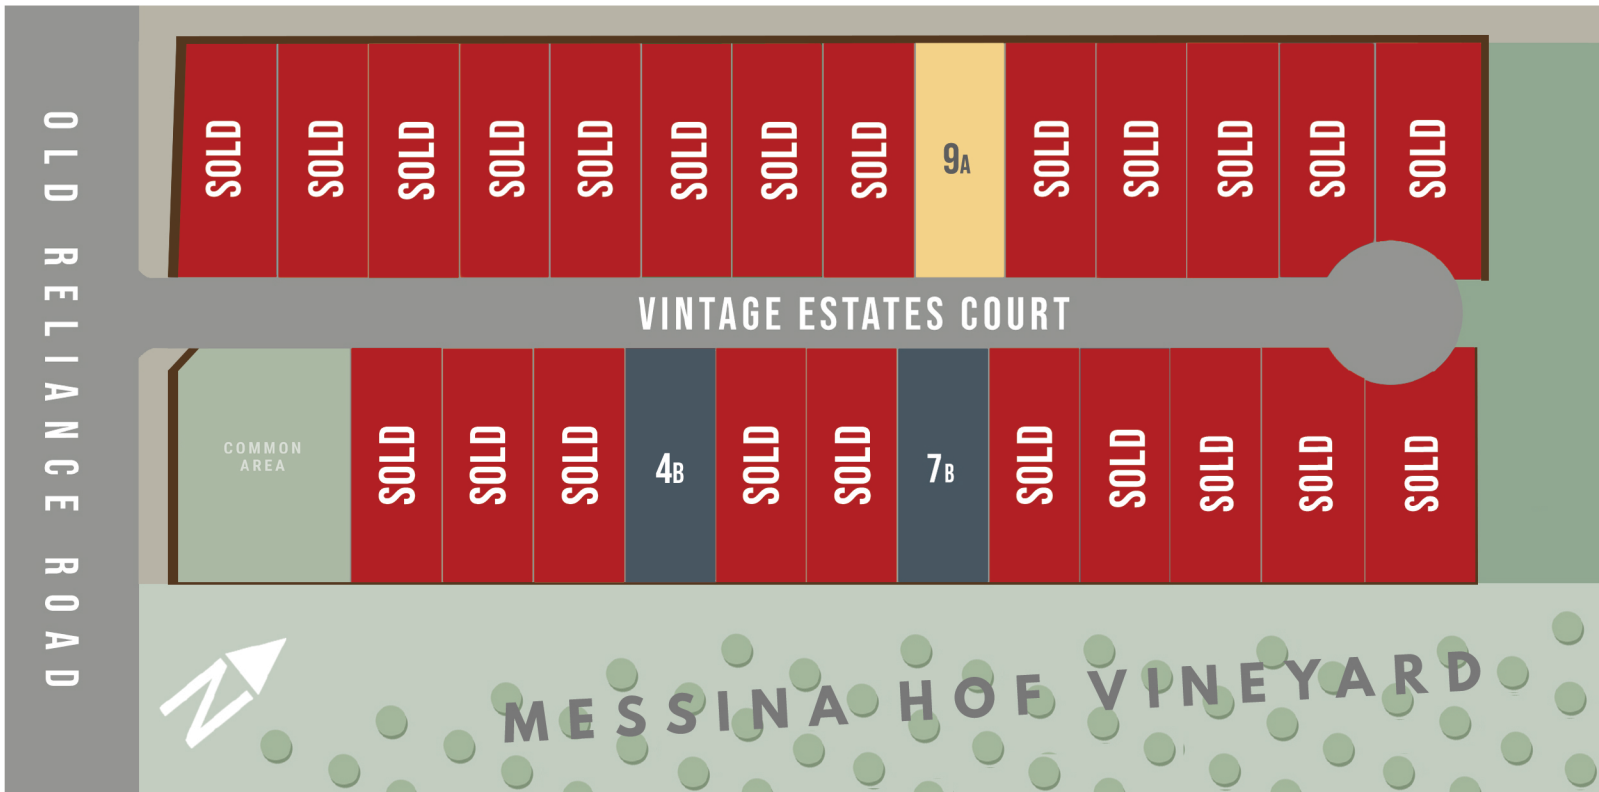

AVAILABLE HOMESITES

VINTAGE ESTATES - 62' HOMESITES

BLACKSTONE HOMES

PREMIUM HOMESITE

SHOWCASE HOMESITE

AVAILABLE HOMESITE